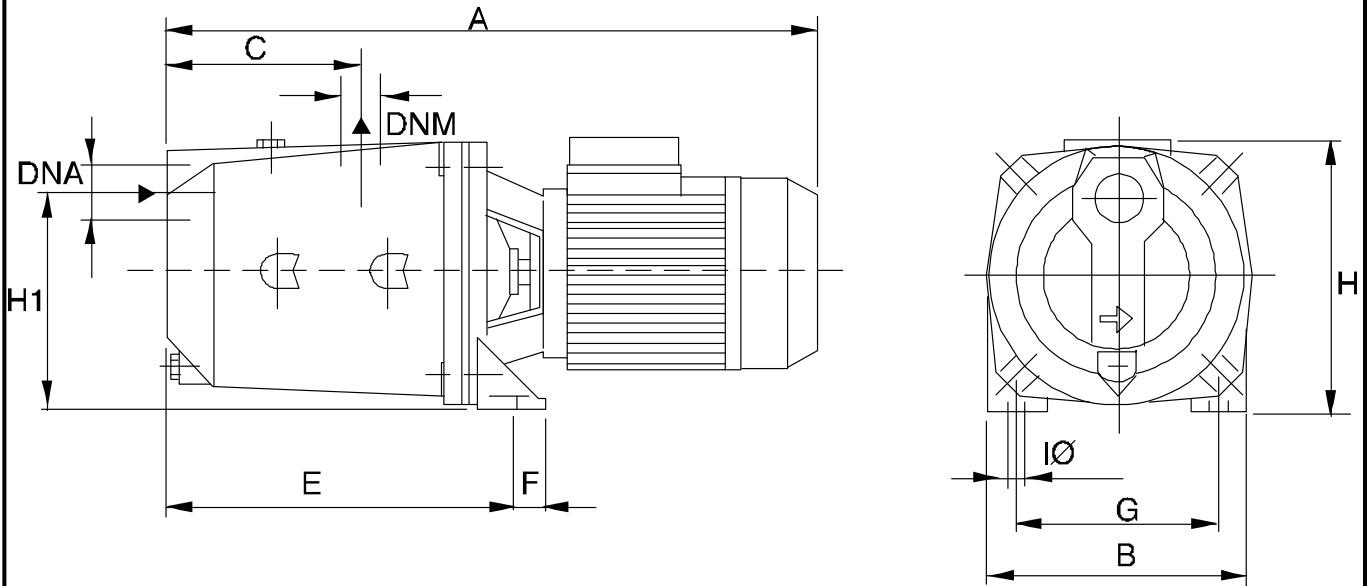

Jet 300 3x230/400 50 IE3

Curve tolerance according to ISO 9906

Suction side :
1" 1/2 G
800 kPa

Discharge side :
1" 1/4 G
800 kPa

Flow :

Head :

Rated speed :
2850 1/min

Project

Project ID

Created by

Created on

2026-04-14

Receiver

Company
Reference
Address
Phone
Fax
E-mail

Jet 300 3x230/400 50 IE3

Dimensions in mm

Pump connection

1	A	595					
2	B	214					Suction
3	C	151					1" 1/2 G
4	DNA	1" 1/2 G					800 kPa
5	DNM	1" 1/4 G					
6	E	282					Discharge
7	F	20					1" 1/4 G
8	G	160					800 kPa
9	H	277					
10	H1	175					
11	IØ	11					