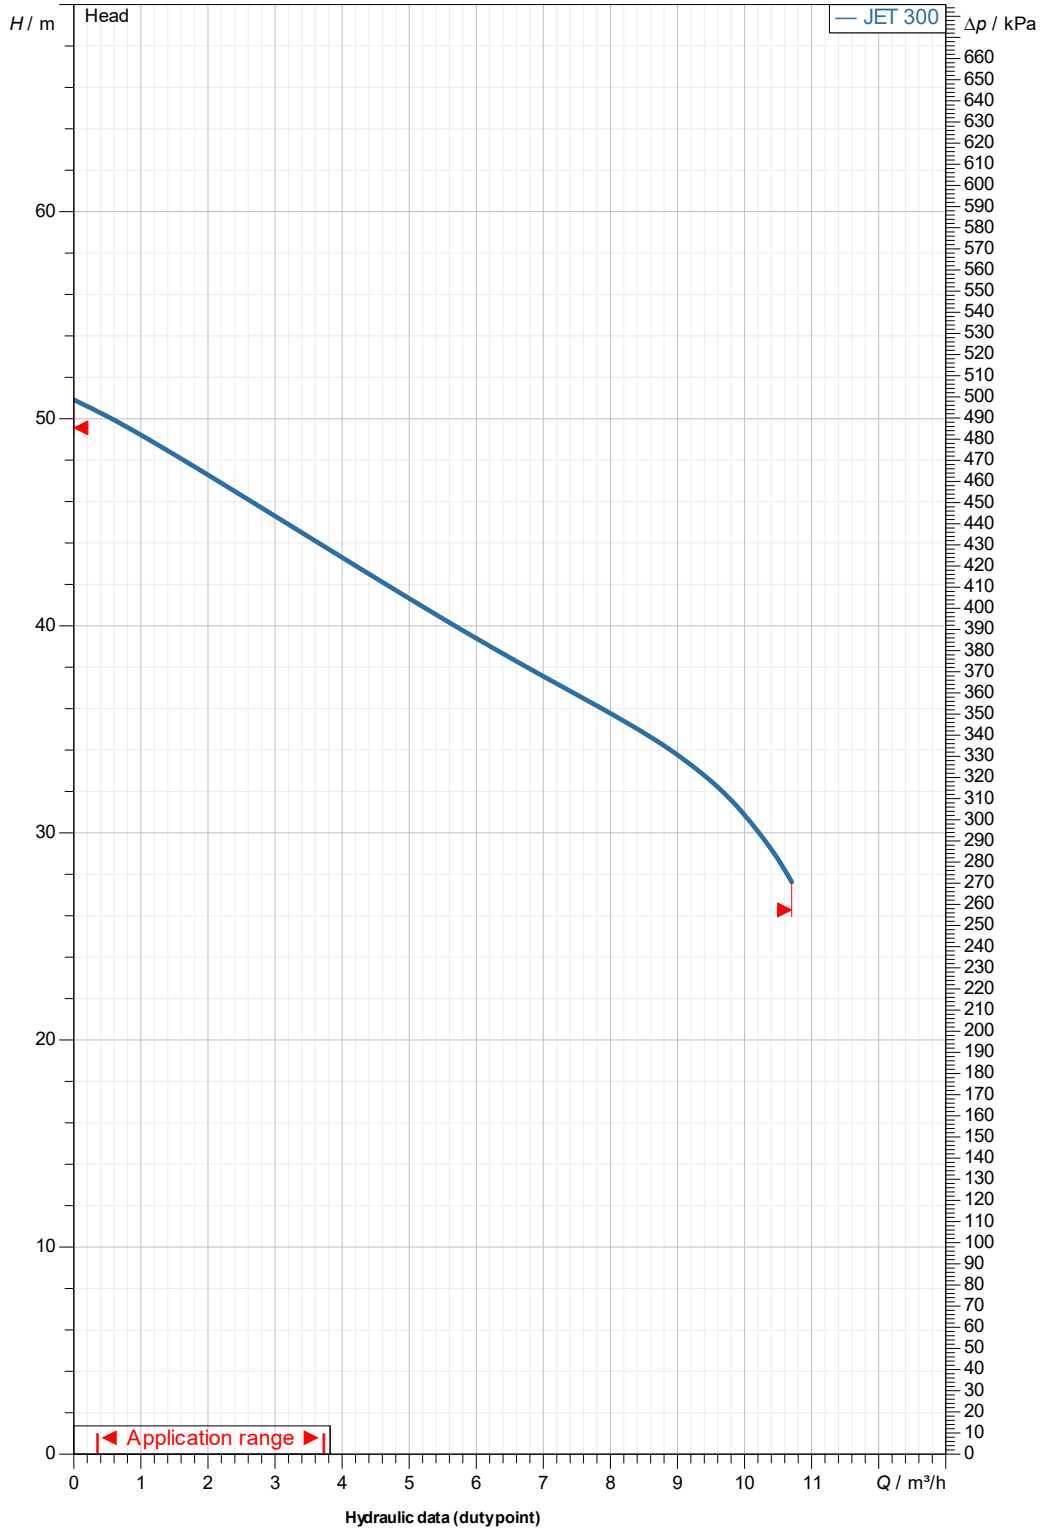

PERFORMANCE CURVES

2026-04-14

Page 2 / 3

DAB PUMPS S.p.A.
Via Marco Polo, 14 - 35035 Mestrino (PD), Italy
Tel. +39 049 5125000 - Fax +39 049 5125950
www.dabpumps.com

Receiver

Company
Reference
Address
Phone
Fax
E-mail

Jet 300 3x230/400 50 IE3

Curve tolerance according to ISO 9906

Suction side :
1" 1/2 G
800 kPa

Discharge side :
1" 1/4 G
800 kPa

Flow :

Head :

Rated speed :
2850 1/min

Project

Project ID

Created by

Created on

2026-04-14

Receiver

Company
Reference
Address
Phone
Fax
E-mail

Jet 300 3x230/400 50 IE3

Dimensions in mm